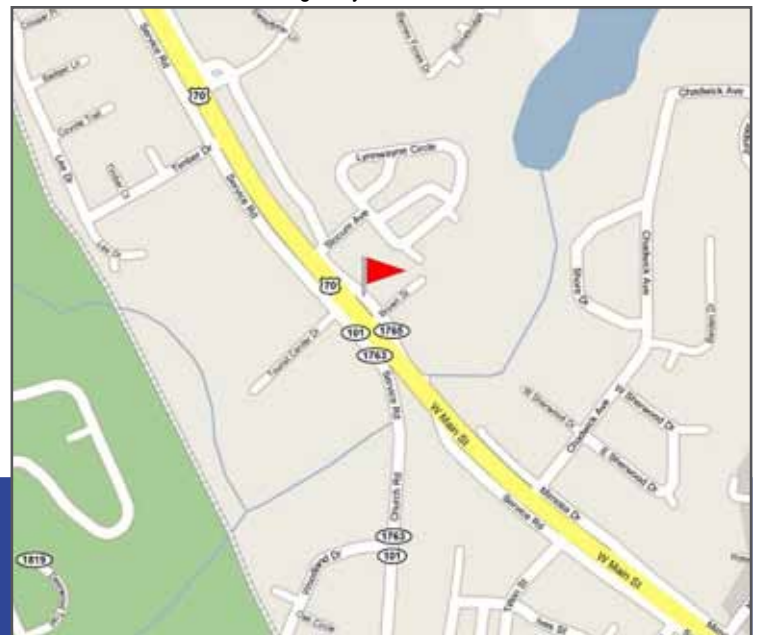

FOR SALE

Former Gant Oil

0.481 Acres &
1401 SF Building

150 Highway 70 West, Havelock, NC 28532

- Off of Hwy 70 in Havelock, NC
- Home to Cherry Point Air Base
- BRAC is bringing additional troops into Cherry Point monthly.
- Across from the new Hampton Inn, Ham's Restaurant
- Highway 70 is the main artery for Eastern NC including Morehead City & Atlantic Beach